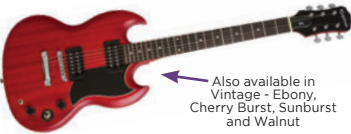

Also available in
Vintage - Ebony,
Cherry Burst, Sunburst
and Walnut

Epiphone SG Special VE
- Vintage Cherry
EGGSVVCCH | 496709
$249

+ A $25 L&M GIFT CARD
FOR USE ON YOUR NEXT PURCHASE!